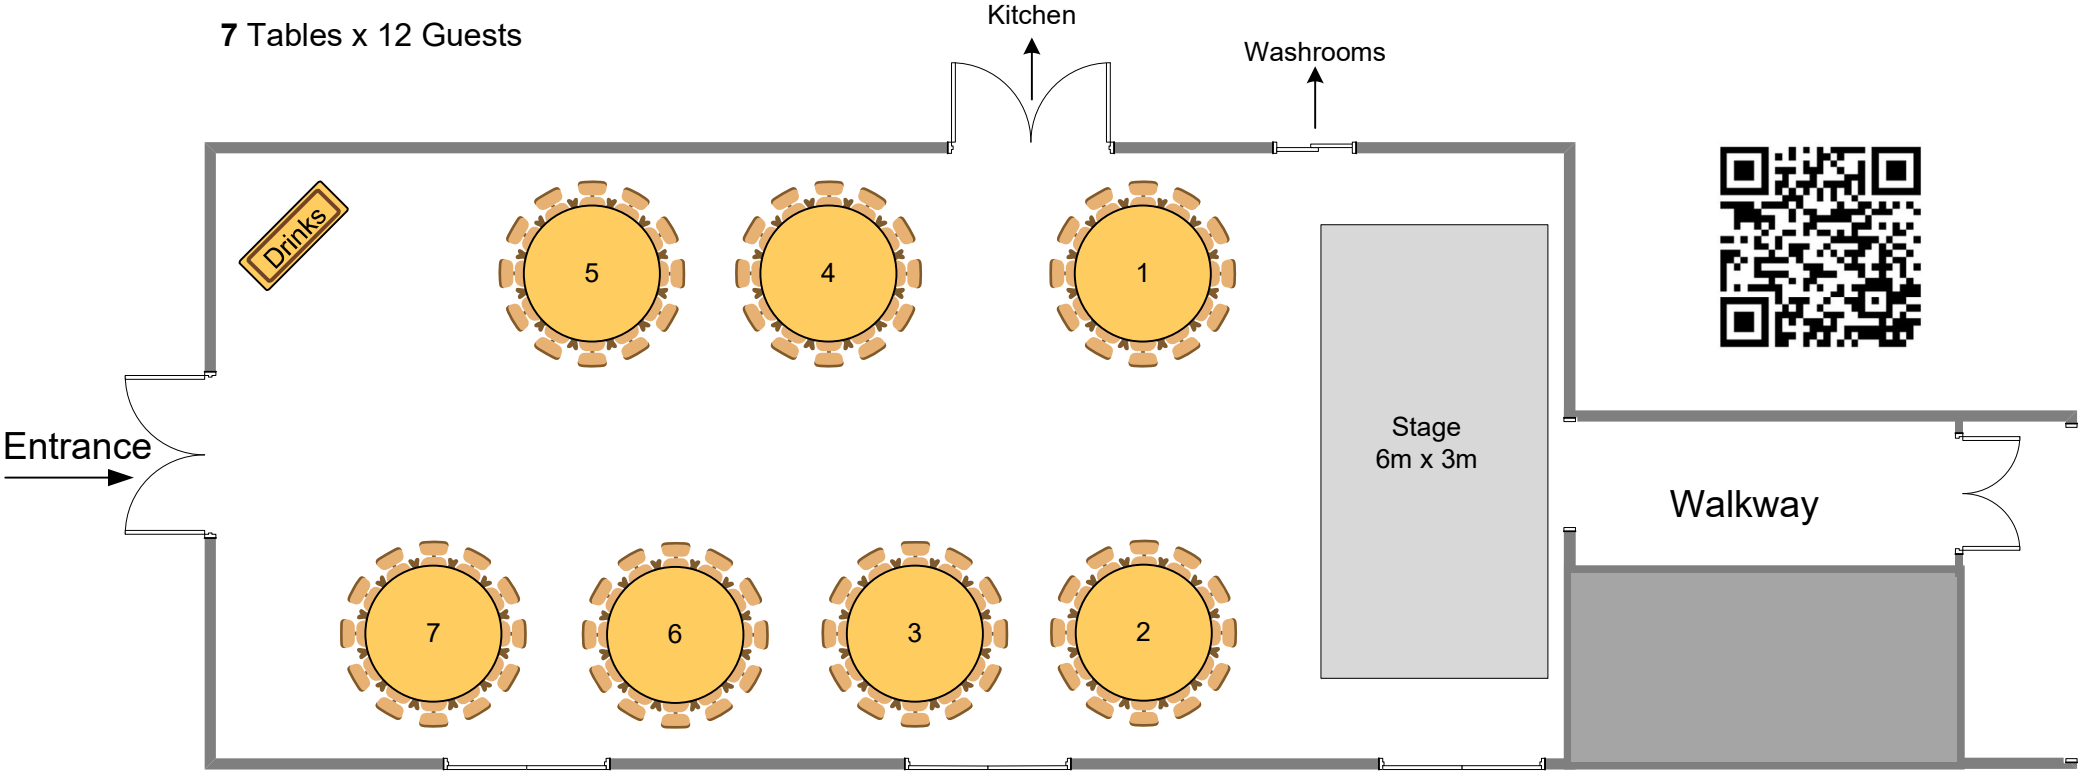

Reception Marquee

18m x 8m

Banquet Setup: 100 Guests

Layout

9 Tables x 12 Guests

Reception Marquee

18m x 8m

Banquet: 80 Guests

Layout

7 Tables x 12 Guests

Reception Marquee

18m x 8m

Henna / Mehndi: 70 Guests

Layout

6 Tables x 12 Guests

4 Rows of 10 guests

Layout

11 Rows x 14 Guests

Reception Marquee

18m x 8m

Boardroom: 40 Guests

Layout

20 Tables x 2 Guests

Reception Marquee

18m x 8m

Classroom: 70 Guests

Layout

35 tables x 2 Guests