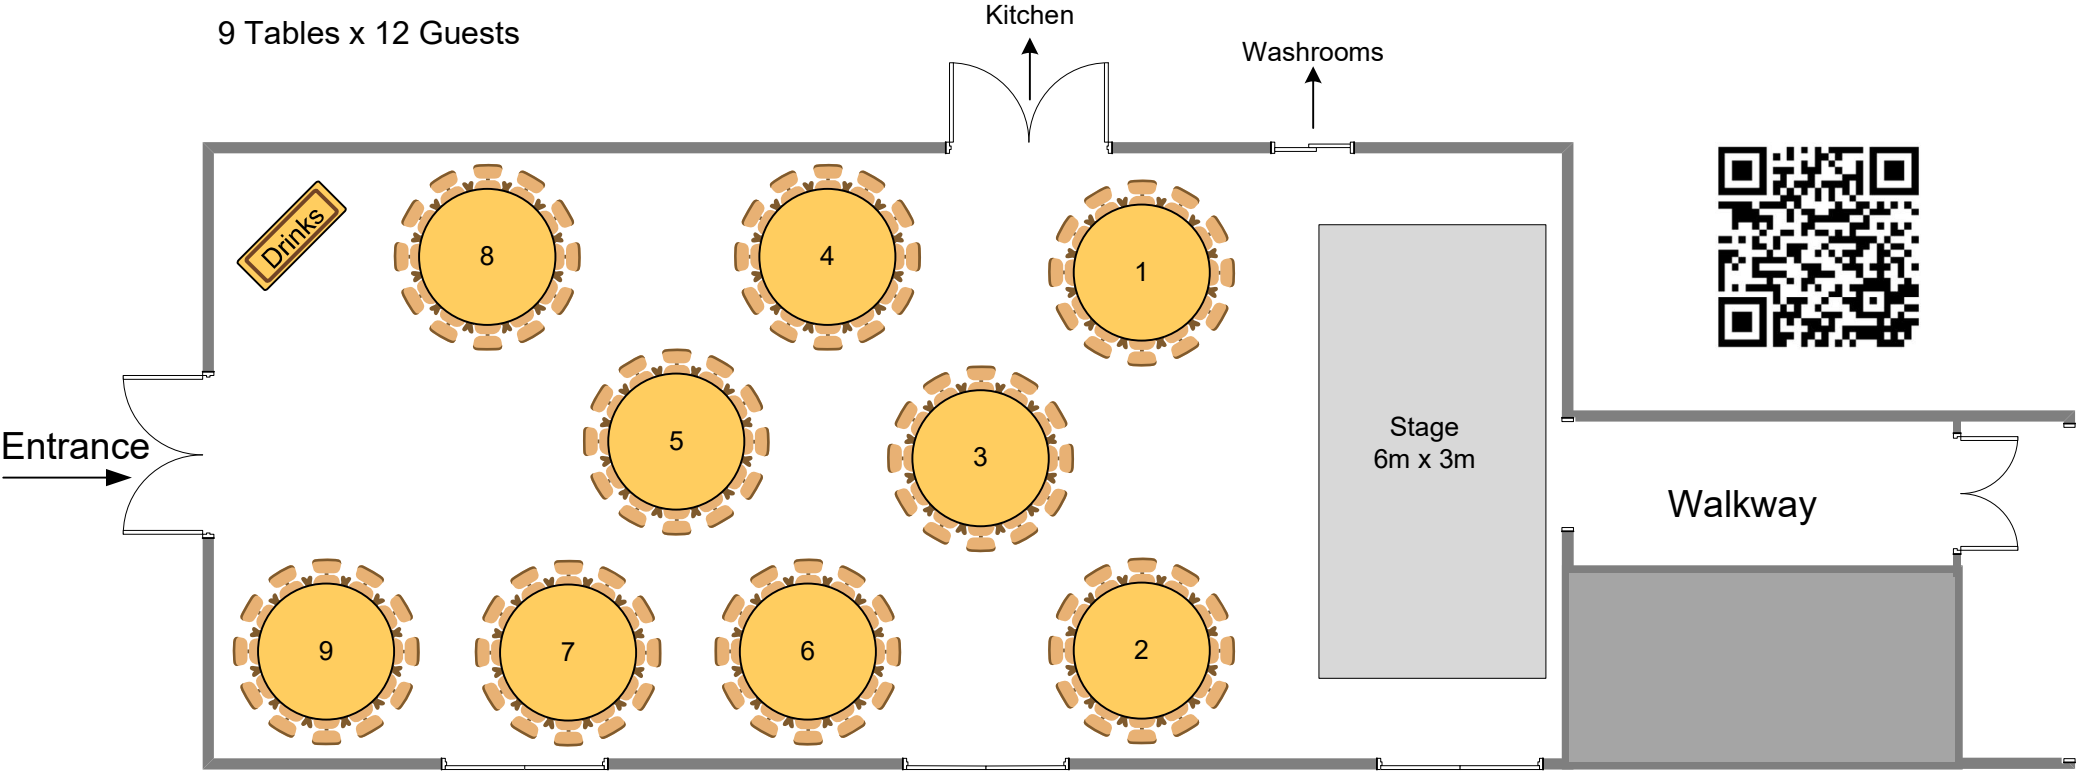

Reception Marquee

18m x 8m

Banquet Setup: 100 Guests

Layout

9 Tables x 12 Guests

Reception Marquee

18m x 8m

Banquet: 80 Guests

Layout

7 Tables x 12 Guests

Reception Marquee

18m x 8m

Henna / Mehndi: 70 Guests

Layout

6 Tables x 12 Guests

4 Rows of 10 guests

Layout

11 Rows x 14 Guests

Reception Marquee

18m x 8m

Boardroom: 40 Guests

Layout

20 Tables x 2 Guests

Reception Marquee

18m x 8m

Classroom: 70 Guests

Layout

35 tables x 2 Guests