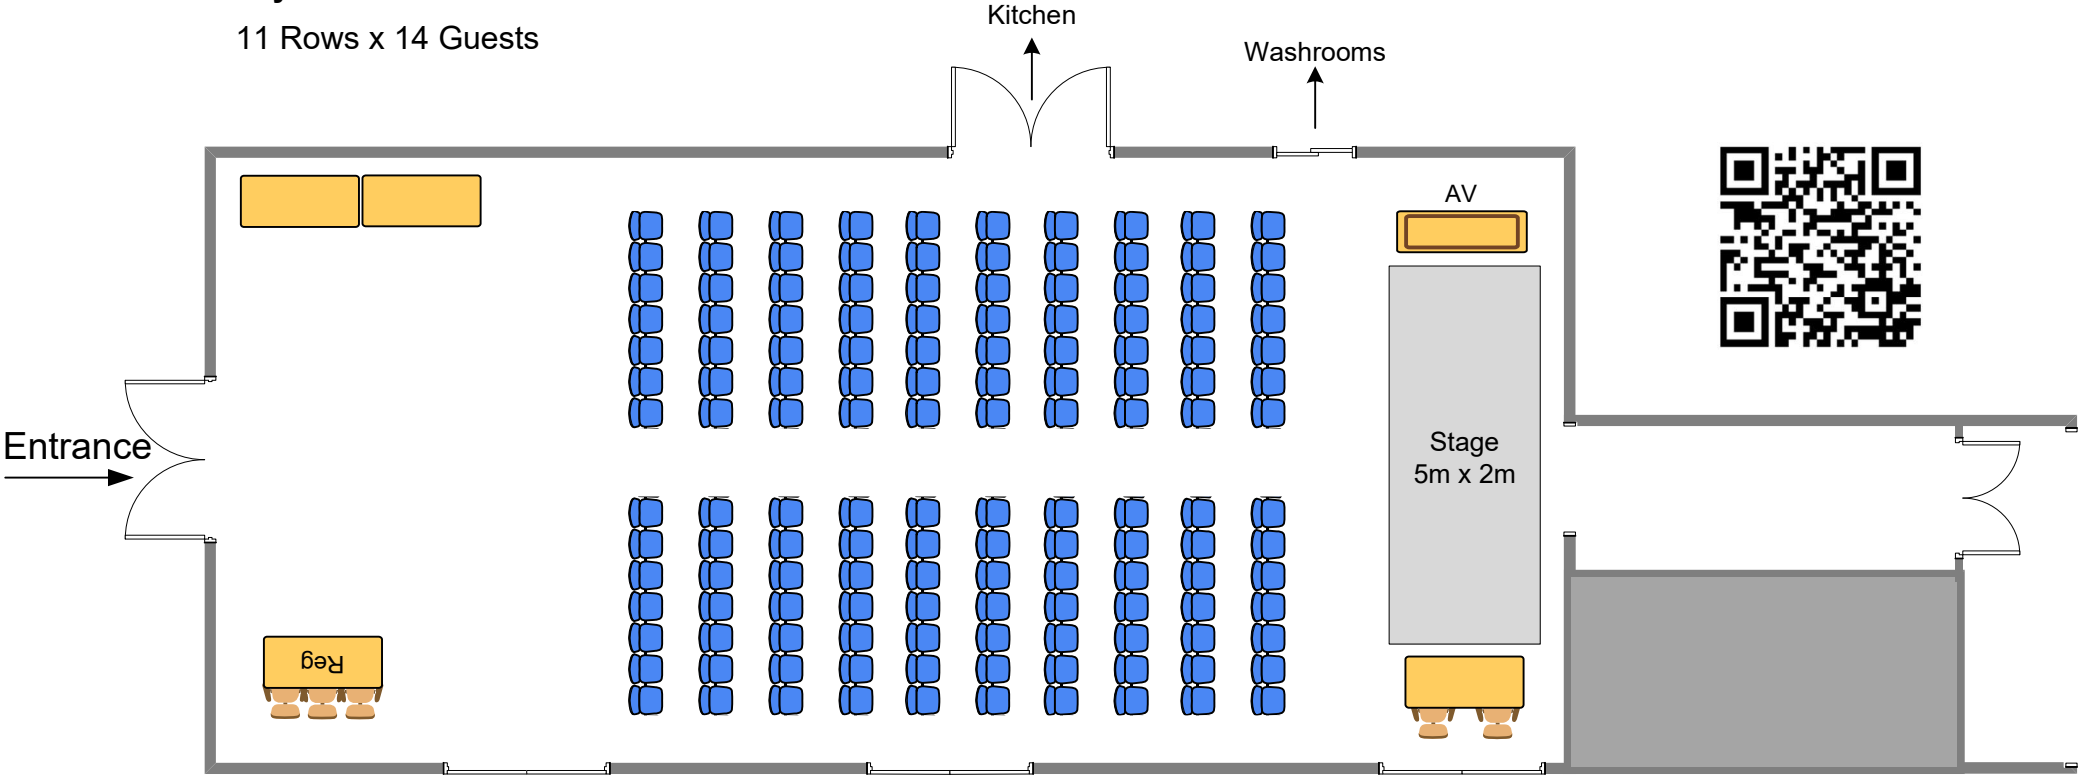

Layout

7 Tables x 12 Guests

Reception Marquee

18m x 8m

Henna / Mehndi: 70 Guests

Layout

6 Tables x 12 Guests

4 Rows of 10 guests

Reception Marquee

18m x 8m

Dinner / Dance: 48 Guests

Layout

6 Tables x 12 Guests

Reception Marquee

18m x 8m

Corporate: 150 Guests

Layout

11 Rows x 14 Guests

Reception Marquee

18m x 8m

Boardroom: 40 Guests

Layout

20 Tables x 2 Guests

Reception Marquee

18m x 8m

Classroom: 70 Guests

Layout

35 tables x 2 Guests