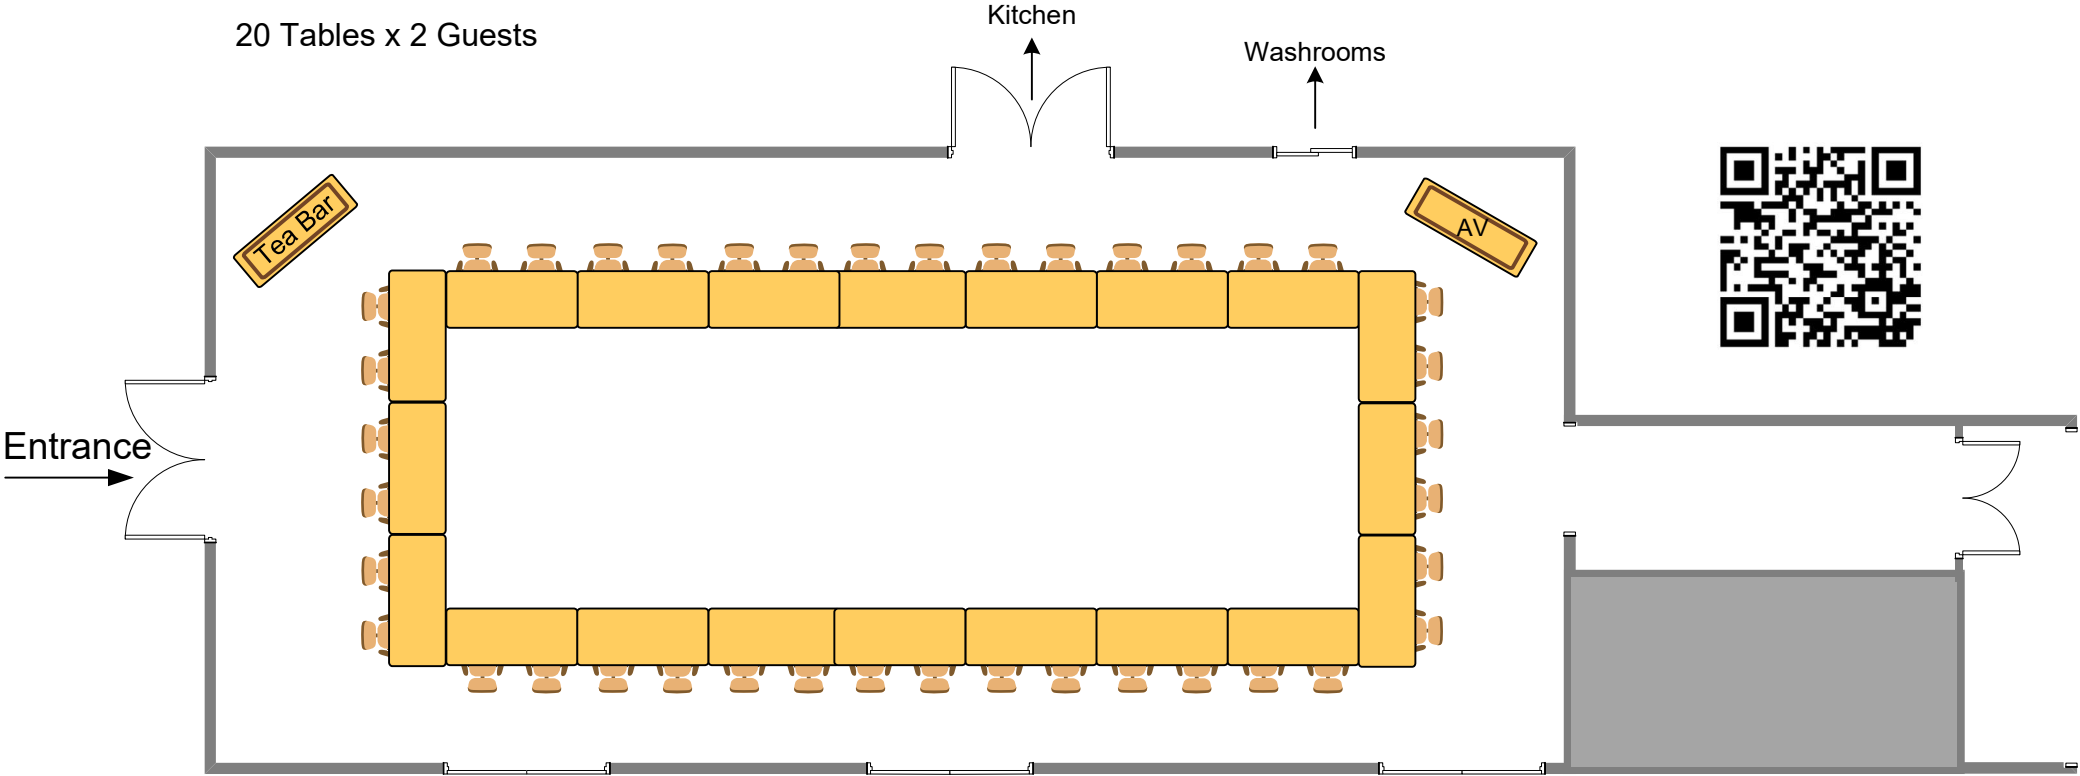

Reception Marquee

18m x 8m

Dinner / Dance: 48 Guests

Layout

6 Tables x 12 Guests

Reception Marquee

18m x 8m

Corporate: 150 Guests

Layout

11 Rows x 14 Guests

Reception Marquee

18m x 8m

Boardroom: 40 Guests

Layout

20 Tables x 2 Guests

Reception Marquee

18m x 8m

Classroom: 70 Guests

Layout

35 tables x 2 Guests