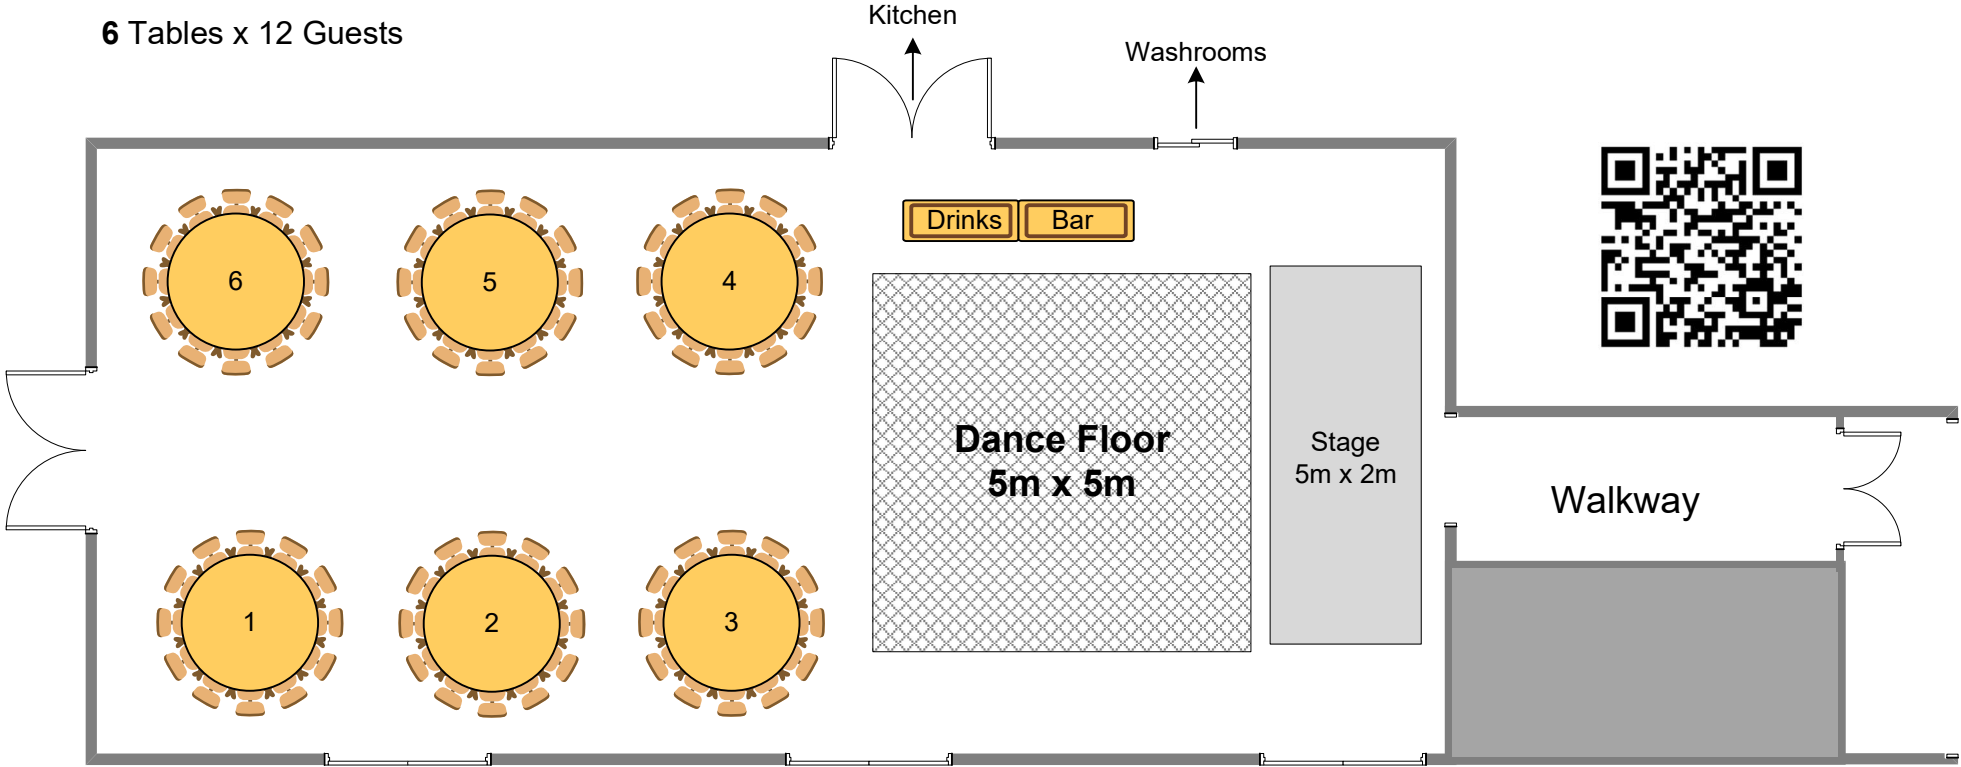

Layout

7 Tables x 12 Guests

Reception Marquee

18m x 8m

Henna / Mehndi: 70 Guests

Layout

6 Tables x 12 Guests

4 Rows of 10 guests

Reception Marquee

18m x 8m

Dinner / Dance: 48 Guests

Layout

6 Tables x 12 Guests

Reception Marquee

18m x 8m

Corporate: 150 Guests

Layout

11 Rows x 14 Guests

Reception Marquee

18m x 8m

Boardroom: 40 Guests

Layout

20 Tables x 2 Guests

Reception Marquee

18m x 8m

Classroom: 70 Guests

Layout

35 tables x 2 Guests