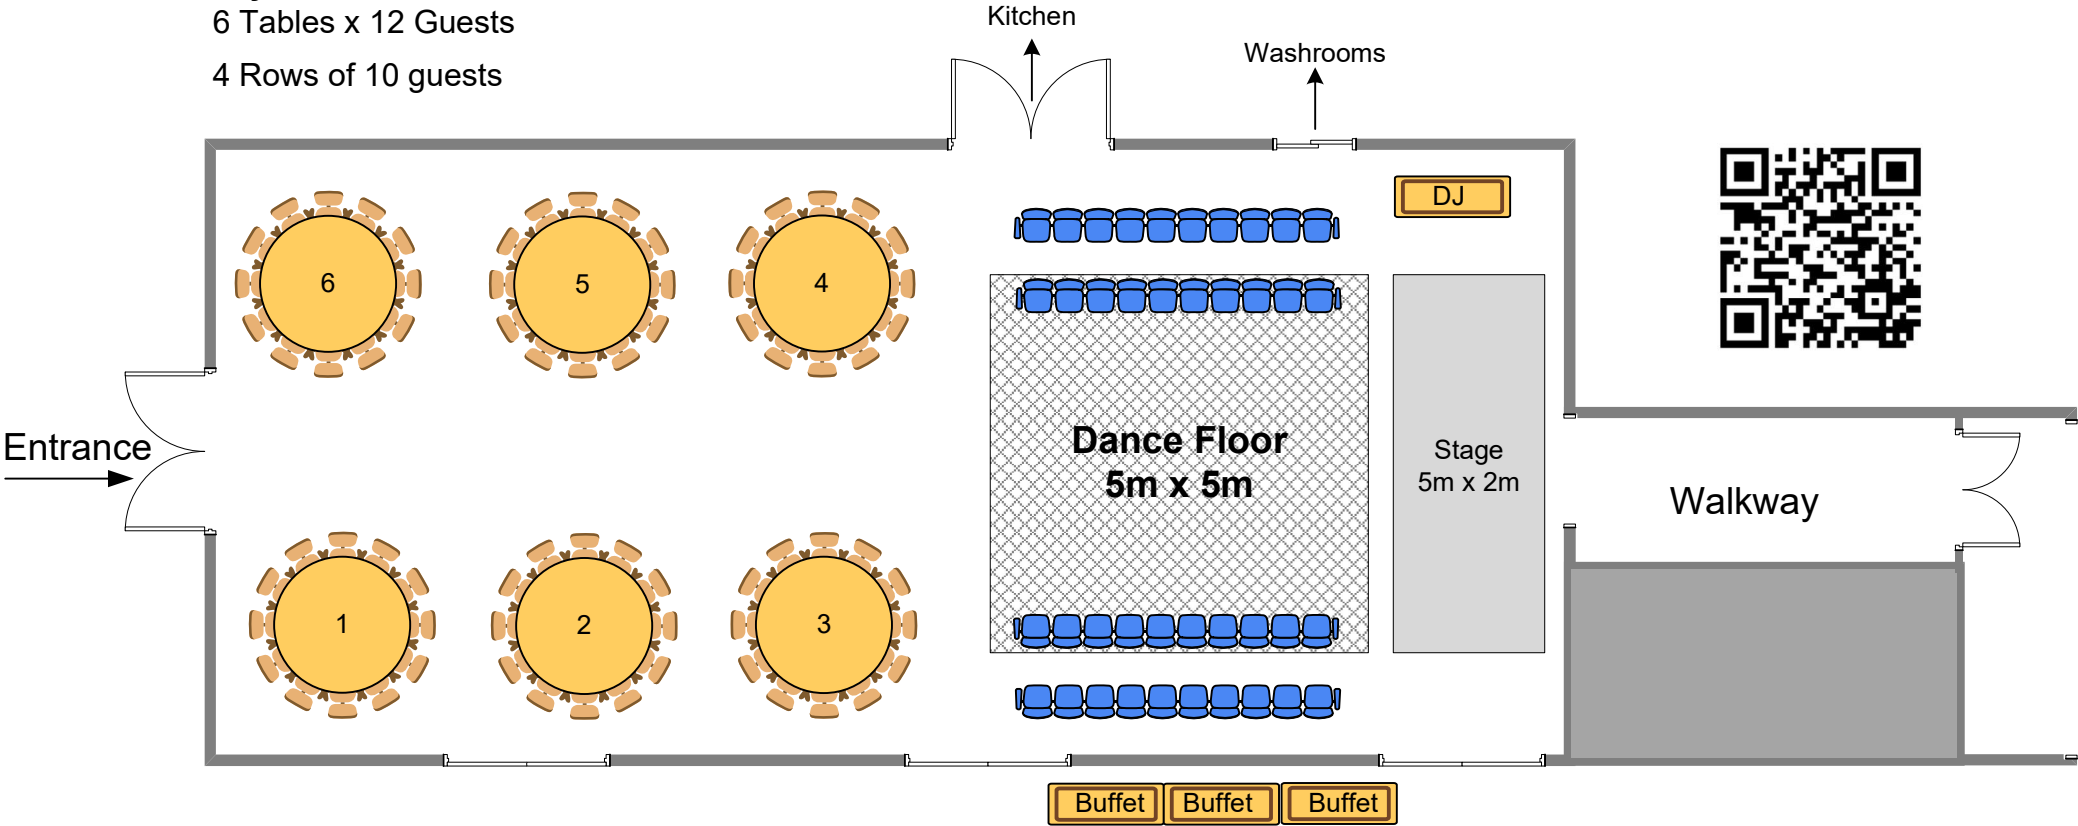

Layout

7 Tables x 12 Guests

Reception Marquee

18m x 8m

Henna / Mehndi: 70 Guests

Layout

6 Tables x 12 Guests

4 Rows of 10 guests

Reception Marquee

18m x 8m

Dinner / Dance: 48 Guests

Layout

6 Tables x 12 Guests

Reception Marquee

18m x 8m

Corporate: 150 Guests

Layout

11 Rows x 14 Guests

Reception Marquee

18m x 8m

Boardroom: 40 Guests

Layout

20 Tables x 2 Guests

Reception Marquee

18m x 8m

Classroom: 70 Guests

Layout

35 tables x 2 Guests